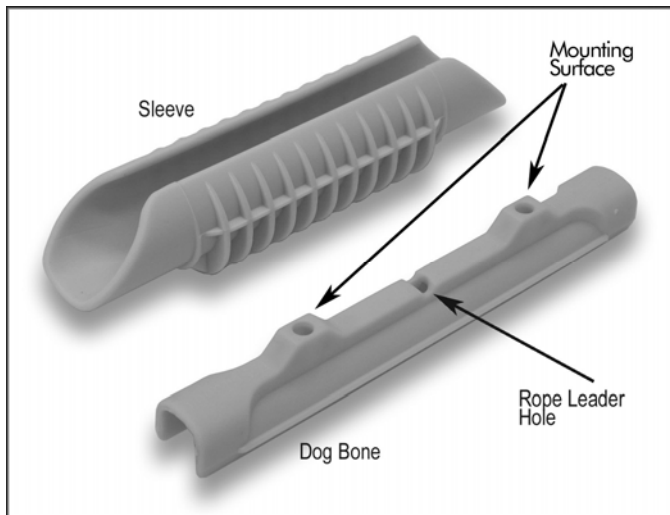

## *Application of EZ Grabbit Tarp Tie Down and Keeper Accessory.*

### General Specifications

**EZ Grabbit Tarp Tie Down**

**Keeper**

**Trailer Tent - Tarp Held by EZ Grabbits**

**Surface Mounted EZ Grabbits with Keepers**

# The EZ Grabbit Keeper

The EZ Grabbit has two parts: The Dog Bone and Sleeve. The tarp is wrapped around the Dog Bone and the Sleeve is slid into place to engage. Also see EZ Grabbit instructions for both rope leader and surface mount applications. The Keeper adds an extra level of engagement by keeping the Dog Bone and Sleeve engaged regardless of circumstances or conditions. The Keeper comprises two engagement tabs connected by shock cord. The Keeper is stretched and inset into the ends of the EZ Grabbit between the Dog Bone and Sleeve. This keeps the Dog Bone and Sleeve engaged.

## EZ Grabbit with Keeper

Shown here without material. The Keeper maintains engagement of the Dog Bone and Sleeve via the shock cord by pulling the engagement tabs into the ends of the EZ Grabbit.