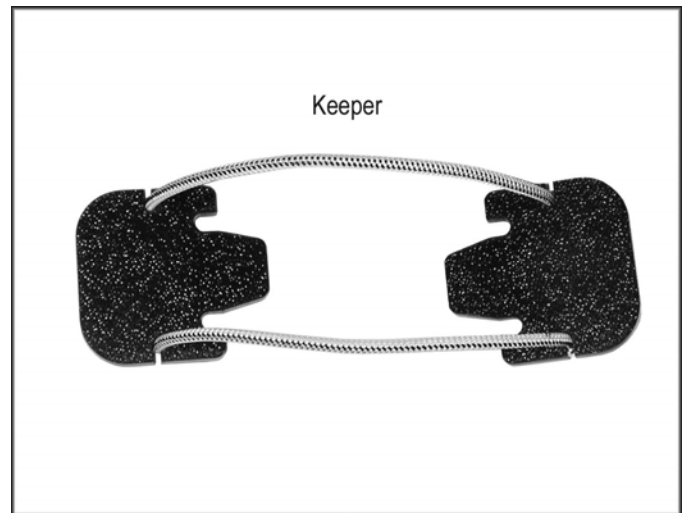

Cargo Tarp Tie Down System

Application of EZ Grabbit Tarp Tie Down and Keeper Accessory.

General Specifications

Keeper