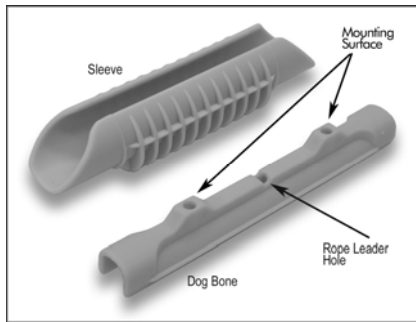

## *Application of EZ Grabbit Tarp Tie Down and Keeper Accessory.*

### General Specifications

**EZ Grabbit Tarp Tie Down**

**Keeper**

**Trailer Tent - Tarp Held by EZ Grabbits**

**Surface Mounted EZ Grabbits with Keepers**

# The EZ Grabbit Keeper

The EZ Grabbit has two parts: The Dog Bone and Sleeve. The tarp is wrapped around the Dog Bone and the Sleeve is slid into place to engage. Also see EZ Grabbit instructions for both rope leader and surface mount applications. The Keeper adds an extra level of engagement by keeping the Dog Bone and Sleeve engaged regardless of circumstances or conditions. The Keeper comprises two engagement tabs connected by shock cord. The Keeper is stretched and inset into the ends of the EZ Grabbit between the Dog Bone and Sleeve. This keeps the Dog Bone and Sleeve engaged.

## EZ Grabbit with Keeper

Shown here without material. The Keeper maintains engagement of the Dog Bone and Sleeve via the shock cord by pulling the engagement tabs into the ends of the EZ Grabbit.