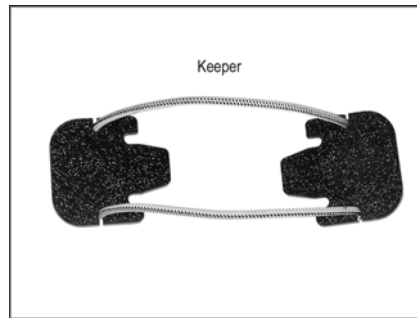

The EZ Grabbit Keeper

The EZ Grabbit has two parts: The Dog Bone and Sleeve. The tarp is wrapped around the Dog Bone and the Sleeve is slid into place to engage. Also see EZ Grabbit instructions for both rope leader and surface mount applications. The Keeper adds an extra level of engagement by keeping the Dog Bone and Sleeve engaged regardless of circumstances or conditions. The Keeper comprises two engagement tabs connected by shock cord. The Keeper is stretched and inset into the ends of the EZ Grabbit between the Dog Bone and Sleeve. This keeps the Dog Bone and Sleeve engaged.

Keeper

EZ Grabbit with Keeper

Shown here without material. The Keeper maintains engagement of the Dog Bone and Sleeve via the shock cord by pulling the engagement tabs into the ends of the EZ Grabbit.