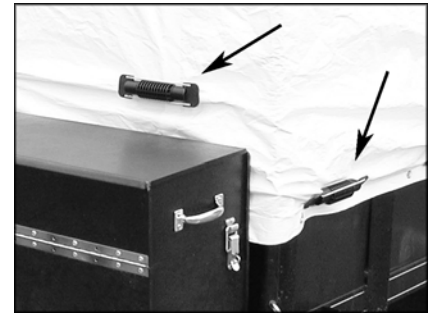

EZ Grabbit & Keeper

EZ Grabbit with Keeper

Shown here without material. The Keeper maintains engagement of the Dog Bone and Sleeve via the shock cord by pulling the engagement tabs into the ends of the EZ Grabbit.